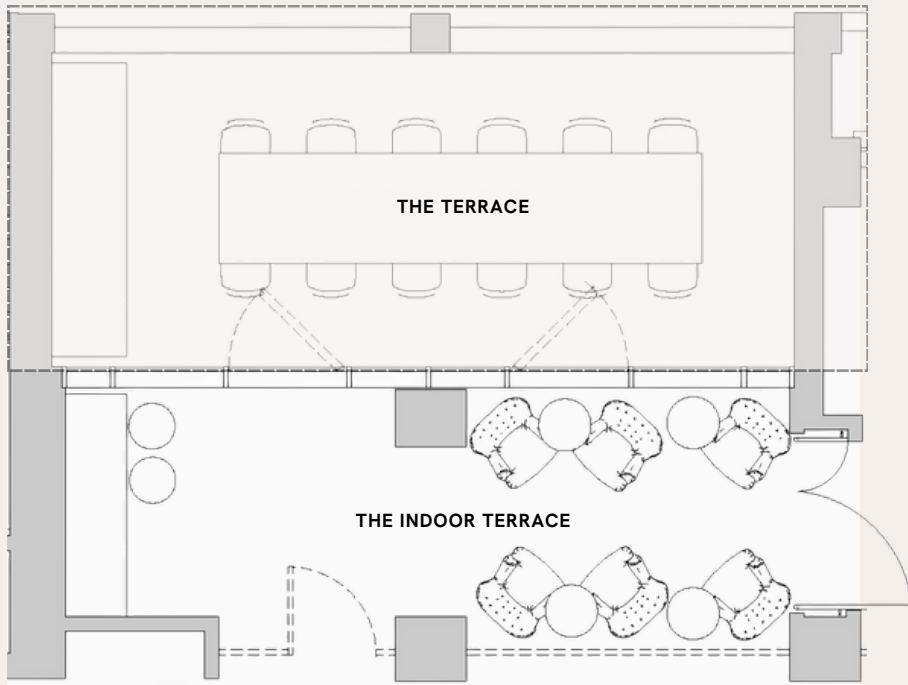

### About The Space

Sky high dining on the 15th floor, The Terrace offers a grand table ideal for feasts and a dedicated barbecue grill station, with direct views of Wembley Stadium and London's city views. Seamlessly connected, The Indoor Terrace extends the charm by providing the comforts of indoor space.

### Capacity

25.4 sq m | 273 sq ft

The Terrace has a capacity of up to 20 people.

[Book a Tour](#) | [Follow Us](#)

**15TH FLOOR  
ARRANGEMENTS**

\*Arrangement can be changed.

[Book a Tour](#) | [Follow Us](#)