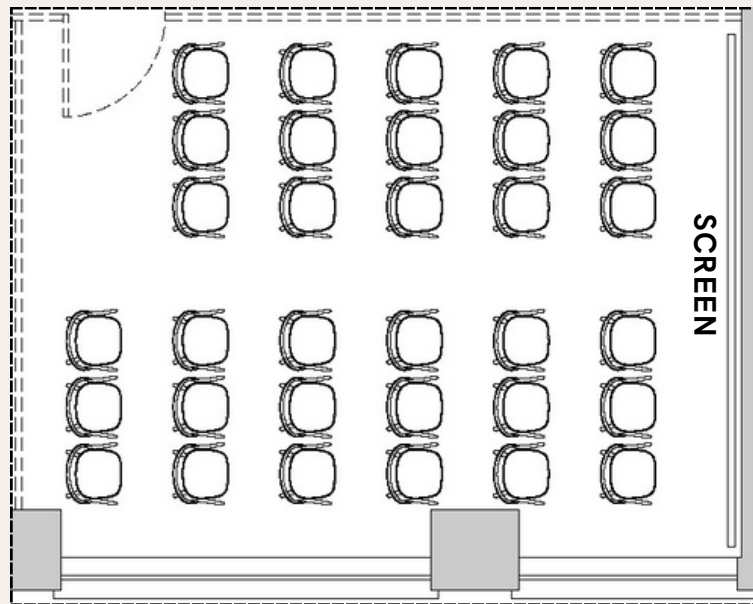

Capacity

30.8 sq m | 331.5 sq ft

The Theatre has a capacity of up to 30-120 people.

[Book a Tour](#) | [Follow Us](#)

15TH FLOOR
ARRANGEMENTS

*Arrangement can be changed.

Book a Tour | Follow Us

15TH FLOOR
ARRANGEMENTS

Capacity

121.4 sq m | 1307 sq ft

The 15th Floor has a capacity of up to 120 people.

Dariana's Technology

Our versatile Audio Visual System offers multi-zone control, easily adaptable as individual rooms or combined for larger spaces