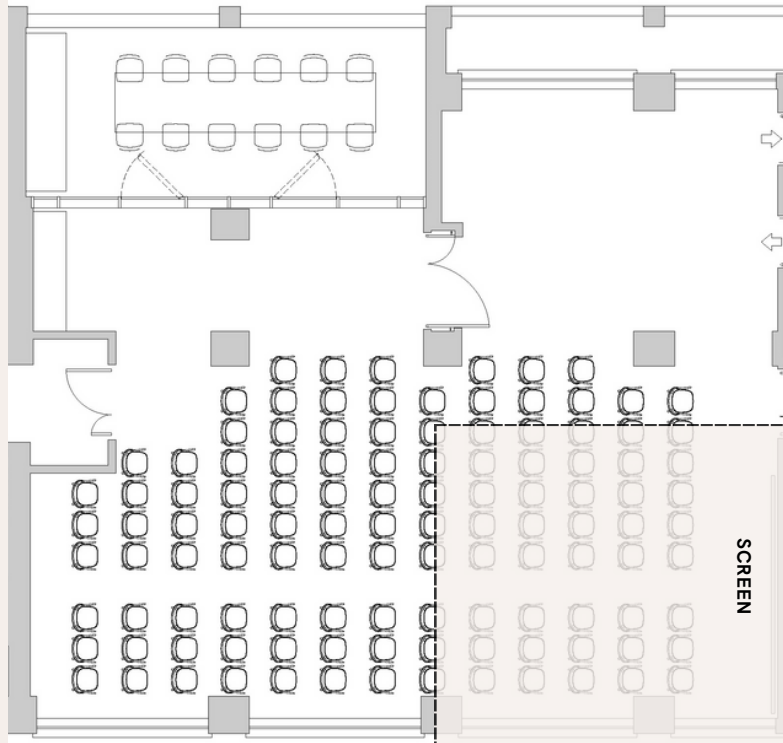

Capacity

30.8 sq m | 331.5 sq ft

The Theatre has a capacity of up to 30-120 people.

[Book a Tour](#) | [Follow Us](#)

15TH FLOOR
ARRANGEMENTS

*Arrangement can be changed.

Book a Tour | Follow Us

15TH FLOOR
ARRANGEMENTS

Capacity

121.4 sq m | 1307 sq ft

The 15th Floor has a capacity of up to 120 people.

Dariana's Technology

Our versatile Audio Visual System offers multi-zone control, easily adaptable as individual rooms or combined for larger spaces