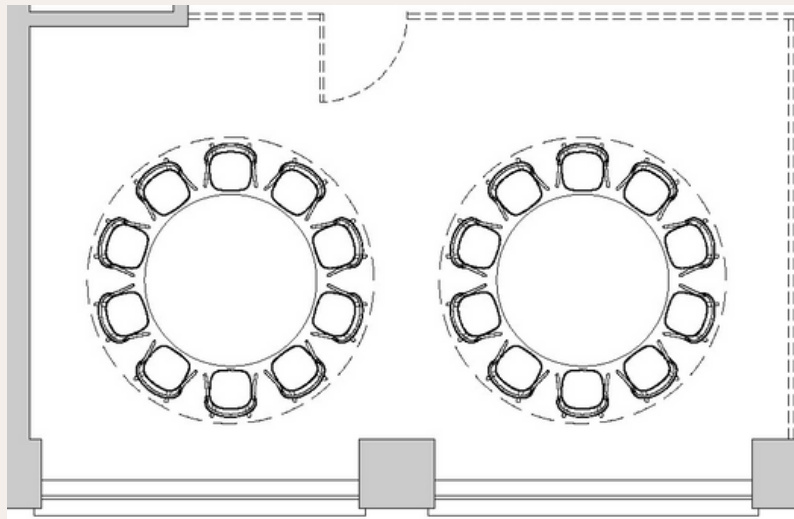

### Capacity

121.4 sq m | 1307 sq ft

The Banquet Hall has a capacity of up to 30-120 people.

[Book a Tour](#) | [Follow Us](#)

**15TH FLOOR  
ARRANGEMENTS**

\*Arrangement can be changed.

[Book a Tour](#) | [Follow Us](#)