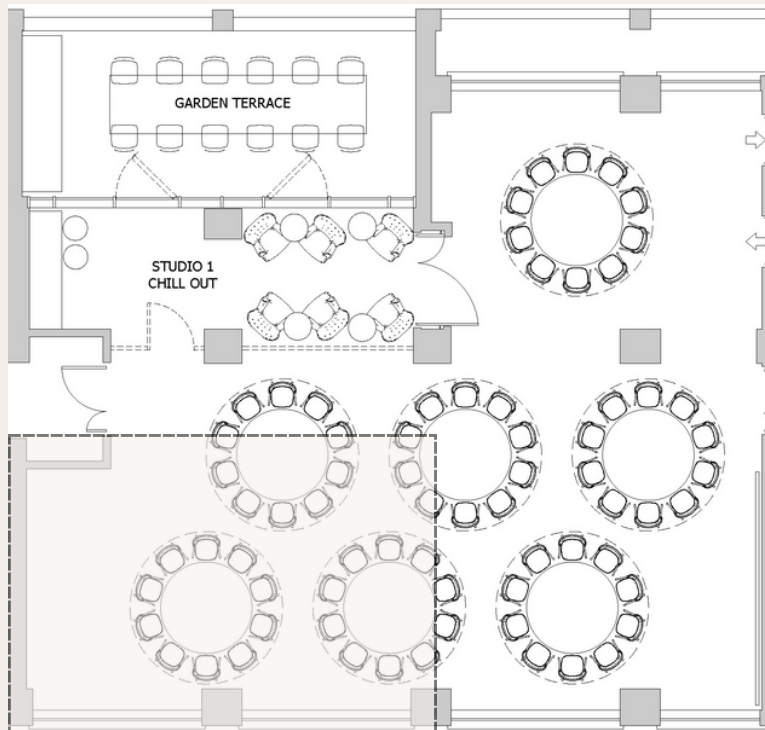

### Capacity

121.4 sq m | 1307 sq ft

The Banquet Hall has a capacity of up to 30-120 people.

[Book a Tour](#) | [Follow Us](#)

**15TH FLOOR  
ARRANGEMENTS**

\*Arrangement can be changed.

[Book a Tour](#) | [Follow Us](#)

## 15TH FLOOR ARRANGEMENTS

\*Arrangement can be changed.