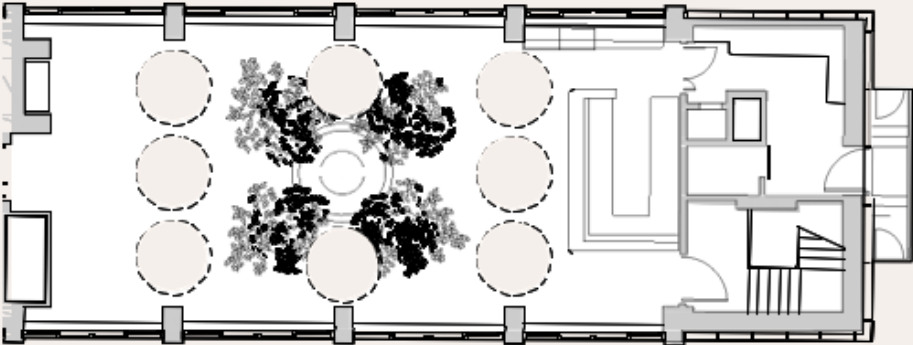

### Capacity

121.5 sq m | 1308 sq ft

The Sky Garden has a capacity of up to 80 people.

[Book a Tour](#) | [Follow Us](#)

**16TH FLOOR  
ARRANGEMENTS**

**REGULAR SEATINGS**

**CIRCULAR SEATINGS**

[Book a Tour](#) | [Follow Us](#)