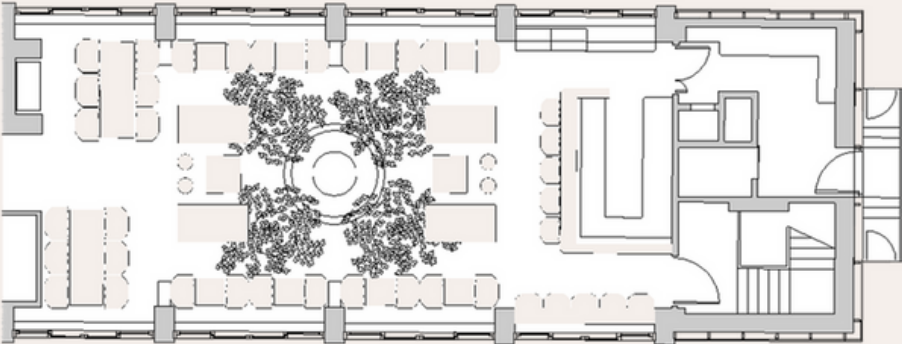

### Capacity

121.5 sq m | 1308 sq ft

The Sky Garden has a capacity of up to 80 people.

[Book a Tour](#) | [Follow Us](#)

**16TH FLOOR  
ARRANGEMENTS**

**REGULAR SEATINGS**

**CIRCULAR SEATINGS**

[Book a Tour](#) | [Follow Us](#)